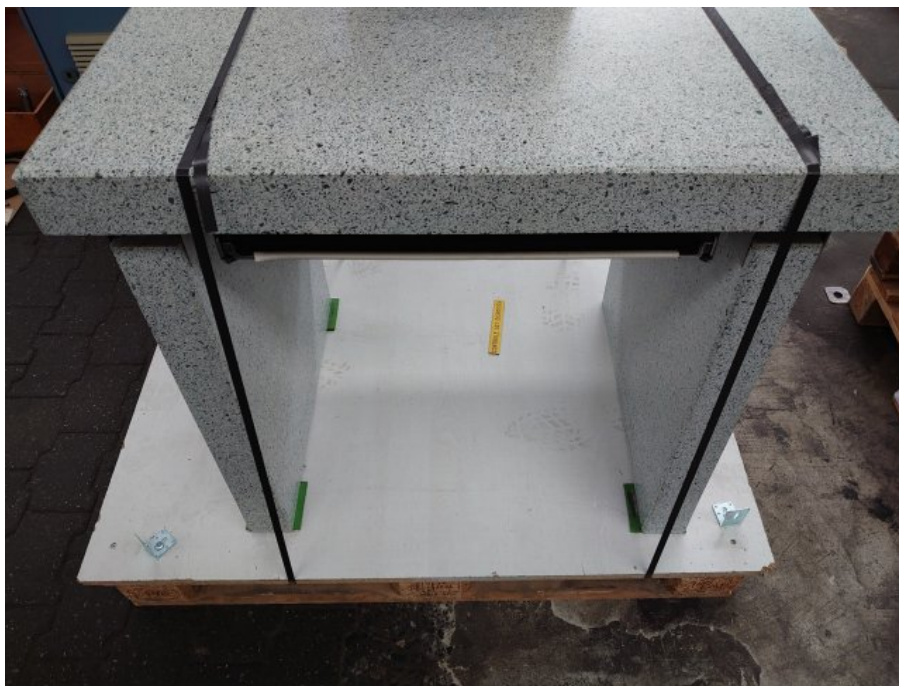

METTLER TOLEDO Marbre (table) de pesée

Kind : Various machines

Brand : METTLER TOLEDO

Model : Marbre (table) de pesée

Stock Nr : 9969

TECHNICAL DETAILS

- Granite weighing surface
- Adjustable feet
- Meets highest anti-vibration standards
- with four vibration dampers located under the work surface
- Facilitates fast stabilisation times

1 available

Table dimensions : 900 x 700 [mm]
Table thickness : 80 [mm]
Total height : 800 [mm]