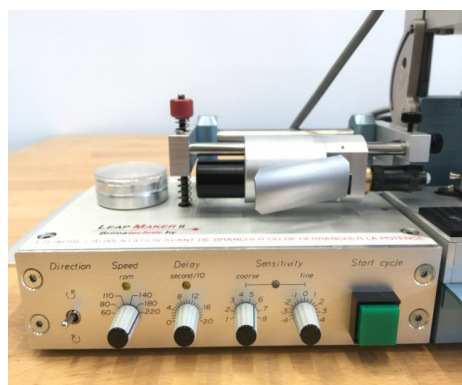

ATEC CYL Seven Hands 5B2

Kind : Various machines

Brand : ATEC CYL

Model : Seven Hands 5B2

Stock Nr : T12971

Set of 6 units

TECHNICAL DETAILS

See photos