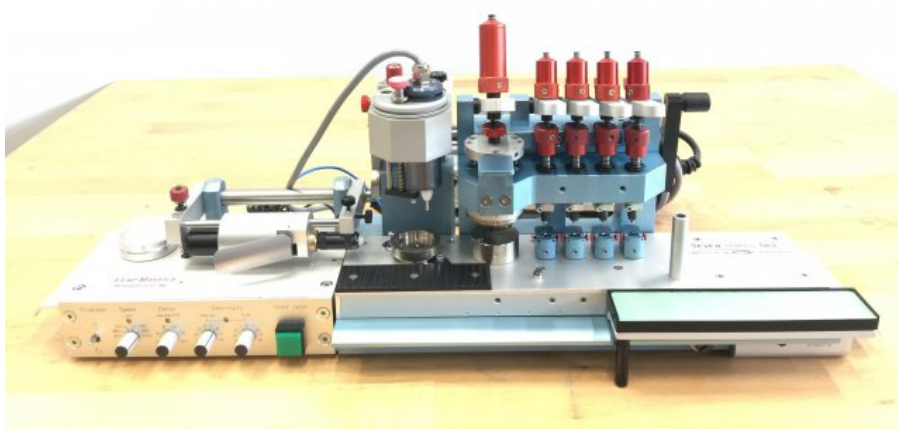

ATEC CYL Seven Hands 5B2

Kind : Various machines

Brand : ATEC CYL

Model : Seven Hands 5B2

Stock Nr : T12971

Set of 6 units

TECHNICAL DETAILS

See photos