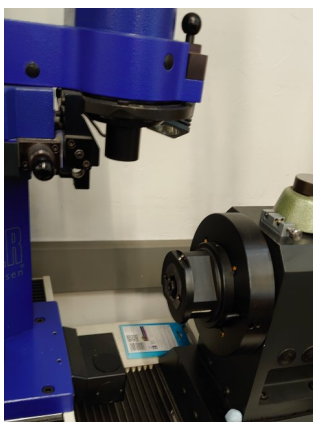

## ZOLLER HYPERION 250

**Kind :** Tool presetter  
**Brand :** ZOLLER  
**Model :** HYPERION 250  
**Year :** 2007  
**Serial Nr:** 00092  
**Stock Nr :** 10341P

### TECHNICAL DETAILS

- measuring range Z : 250 [mm]
- measuring range X : 300 [mm]
- swiveling diameter : 240 [mm]
- max. tool weight : 20 [kg]