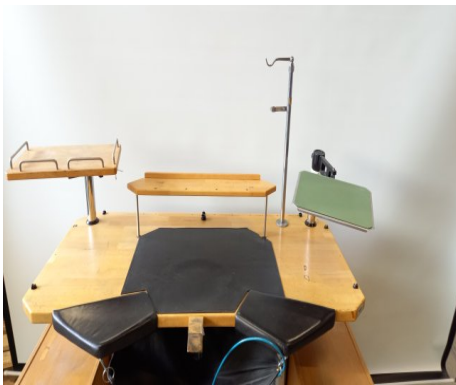

- Etabli

Kind : Industrial furniture

Brand : -

Model : Etabli

Stock Nr : P2160

Adjustable jeweller's workbench

TECHNICAL DETAILS

- Dimensions(length-depth-height) : 1500 x 800 x 1300 [mm]
- Drawer box : 2
- Drawers : 2 x 4
- Weight : 125 kg