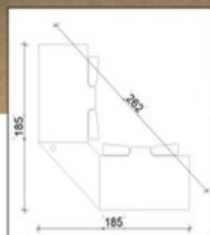

BODENMANN ETABLI

Kind : Industrial furniture
Brand : BODENMANN
Model : ETABLI
Stock Nr : 9713

Set of 9 workbenches

TECHNICAL DETAILS

- Dimensions : 2,65 x 1,30 [m]
- Weight : 233 [kg]
- Price per unit : 1350 € HT