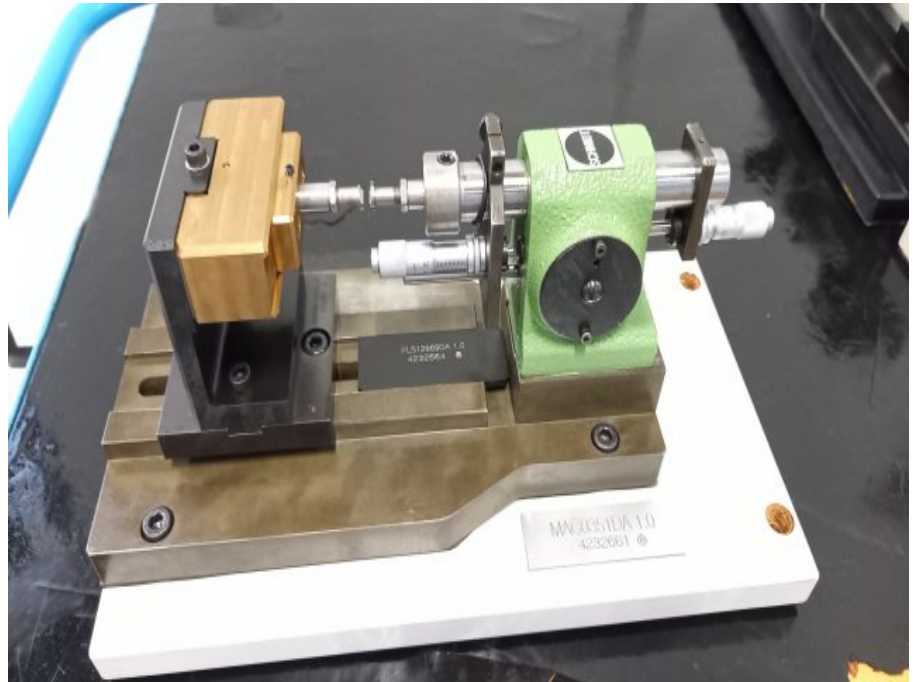

SCHMIDT PLS12669DA 1.0

Kind : Mechanical press
Brand : SCHMIDT
Model : PLS12669DA 1.0
Stock Nr : P2190

TECHNICAL DETAILS

- See photos