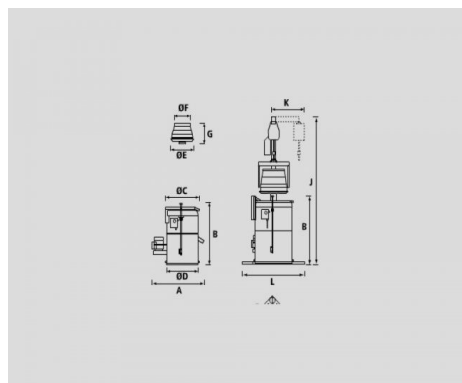

ARYMA 1,5 L

Kind : Drying machine

Brand : ARYMA

Model : 1,5 L

Year : 2005

Serial Nr: 446

Stock Nr : 5683P

TECHNICAL DETAILS

See drawing enclosed

- capacity A : 425 [mm]
- capacity B : 490 [mm]
- capacity C : 265 [mm]
- capacity D : 235 [mm]
- capacity E : 175 [mm]
- capacity F : 120 [mm]
- capacity G : 170 [mm]
- motor : 0.16 [CV]
- machine speed : 3100 [rpm]
- permissible load : 1.5 [kg]
- weight : 20 [kg]
- Voltage : 400 [V]

EQUIPMENT

- a cover
- a mechanical brake
- an electric general switch

New machine.